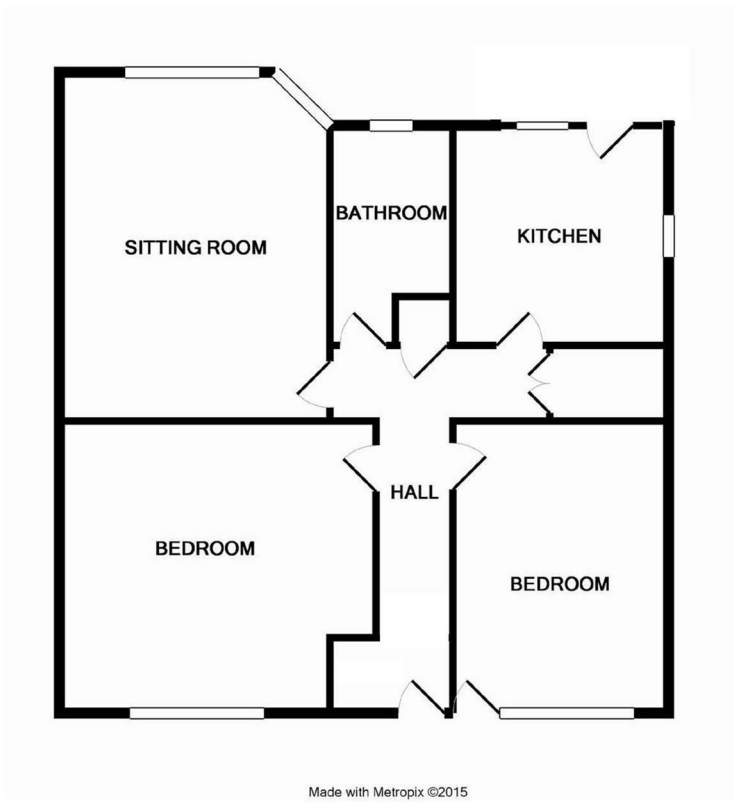

WilsonTominey Ltd  
15 Westham Rd.  
DT4 8NS

T 01305 775500  
E sales@wilsontominey.co.uk  
W www.wilsontominey.co.uk

A WELL PRESENTED, TWO DOUBLE BEDROOM, GROUND FLOOR apartment with access to PRIVATE GARDEN in Granby Close. The accommodation comprises well proportioned lounge, two bedrooms, modern fitted kitchen and bathroom with bath and shower over. Outside is a SOUTHERLY REAR GARDEN.

**Entrance**

**Hallway**

**Lounge 12'11 x 11'9 (3.94m x 3.58m)**

**Bedroom One 13'10 max x 12'11 (4.22m max x 3.94m)**

**Bedroom Two 12'10 x 9'5 (3.91m x 2.87m)**

**Bathroom**

**Southerly Rear Garden**

Energy Efficiency Rating		Current	Potential
Very energy efficient - lower running costs			
(92 plus) <b>A</b>			
(81-91) <b>B</b>			
(69-80) <b>C</b>			
(55-68) <b>D</b>			
(39-54) <b>E</b>			
(21-38) <b>F</b>			
(1-20) <b>G</b>			
Not energy efficient - higher running costs			
<b>England &amp; Wales</b>	EU Directive 2002/91/EC		